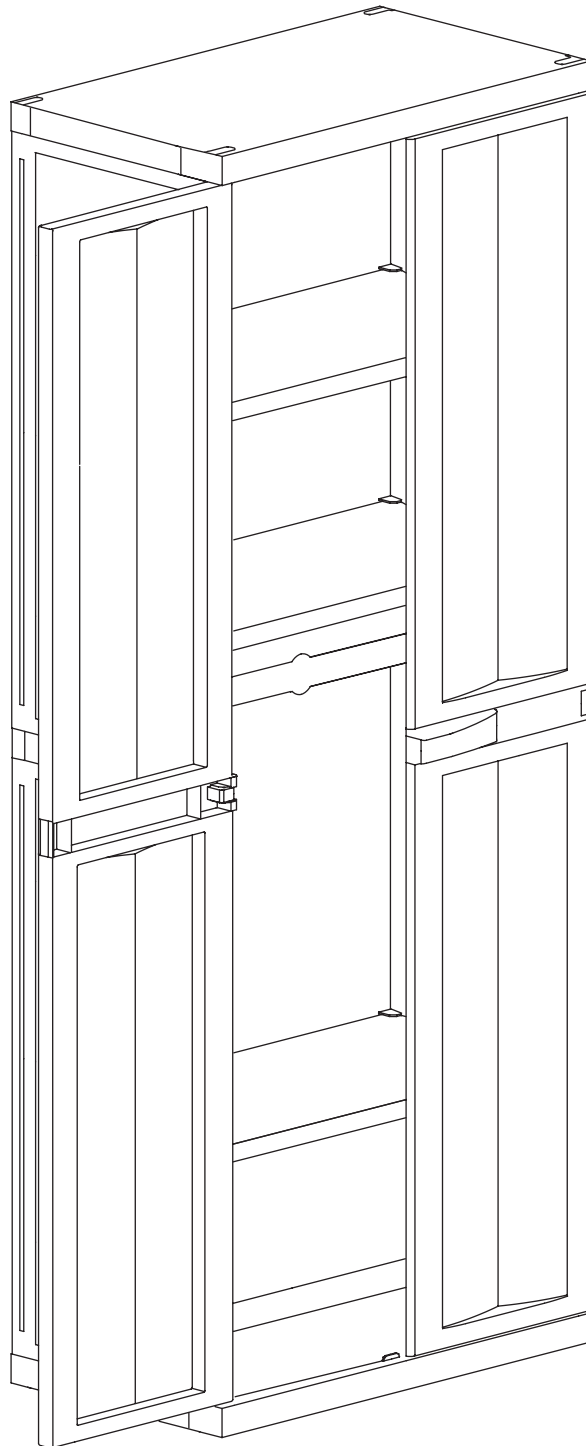

TOOMAX®

TREND MIDI

Art. 202 cm 65x37x165h | in 26x15x65h