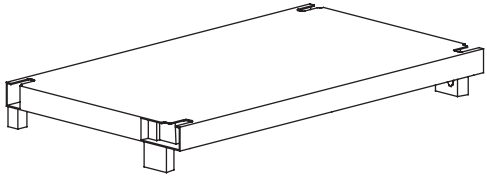

TOOMAX[®]

TREND MIDI

Art. 200 cm 65x37x85h | in 26x15x33h

A

PZ / PCS 2

B

PZ / PCS 2

C