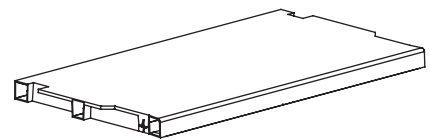

A

PZ / PCS 2

B

PZ / PCS 2

C

PZ / PCS 2

D

PZ / PCS 1