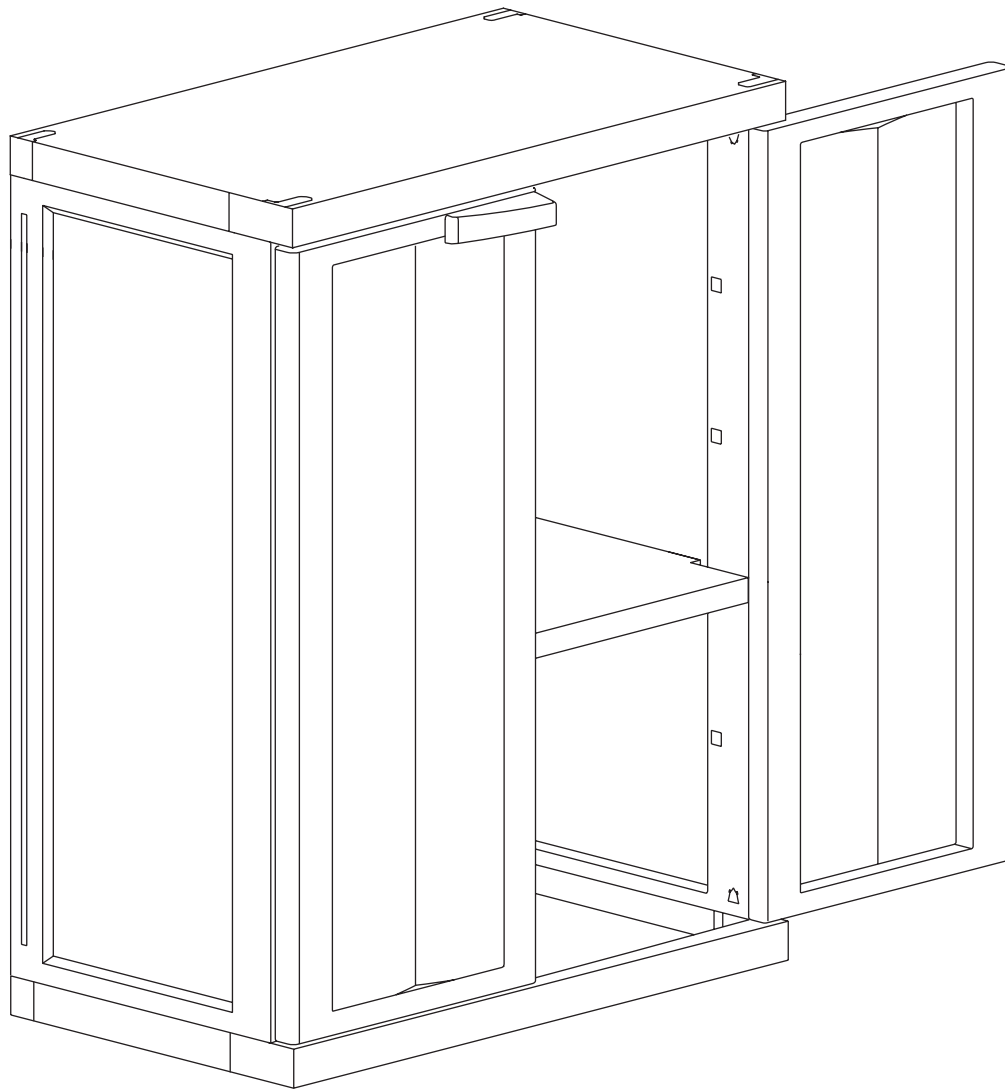

TOOMAX[®]

TREND MIDI

Art. 200 cm 65x37x85h | in 26x15x33h

A

PZ / PCS 2

B

PZ / PCS 2

C