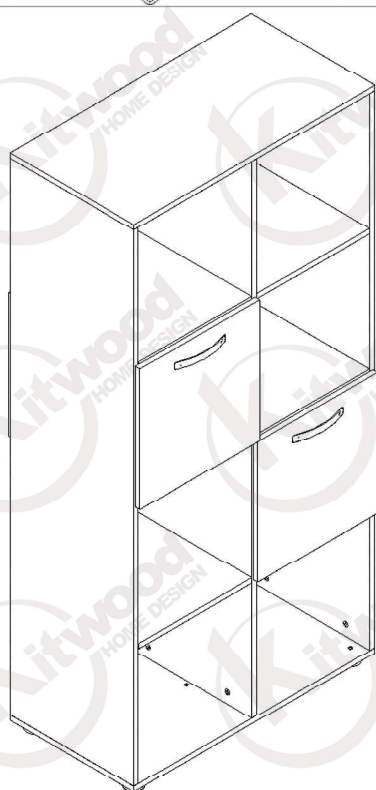

13

14

15

PLASTIC COVER CAPS

Tx36

Fx36