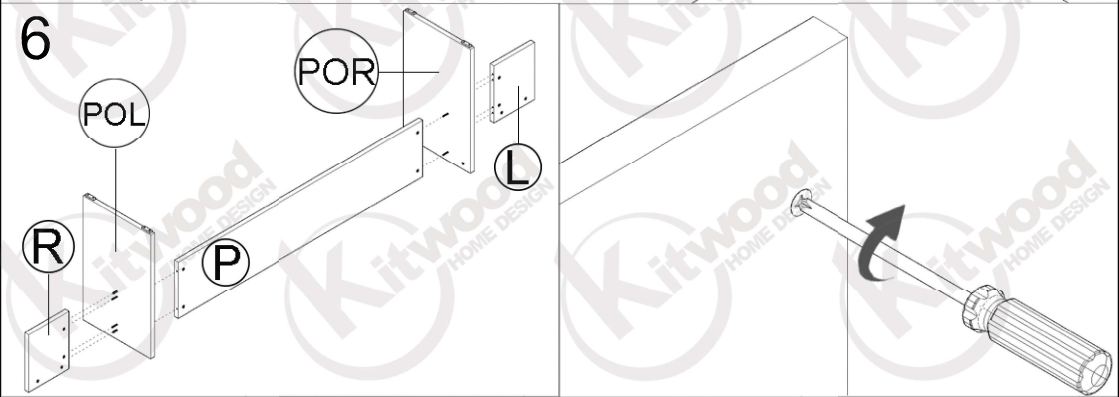

KIT 457

40 minutes

USING TOOLS

USING HARDWARE

5

6

7

8