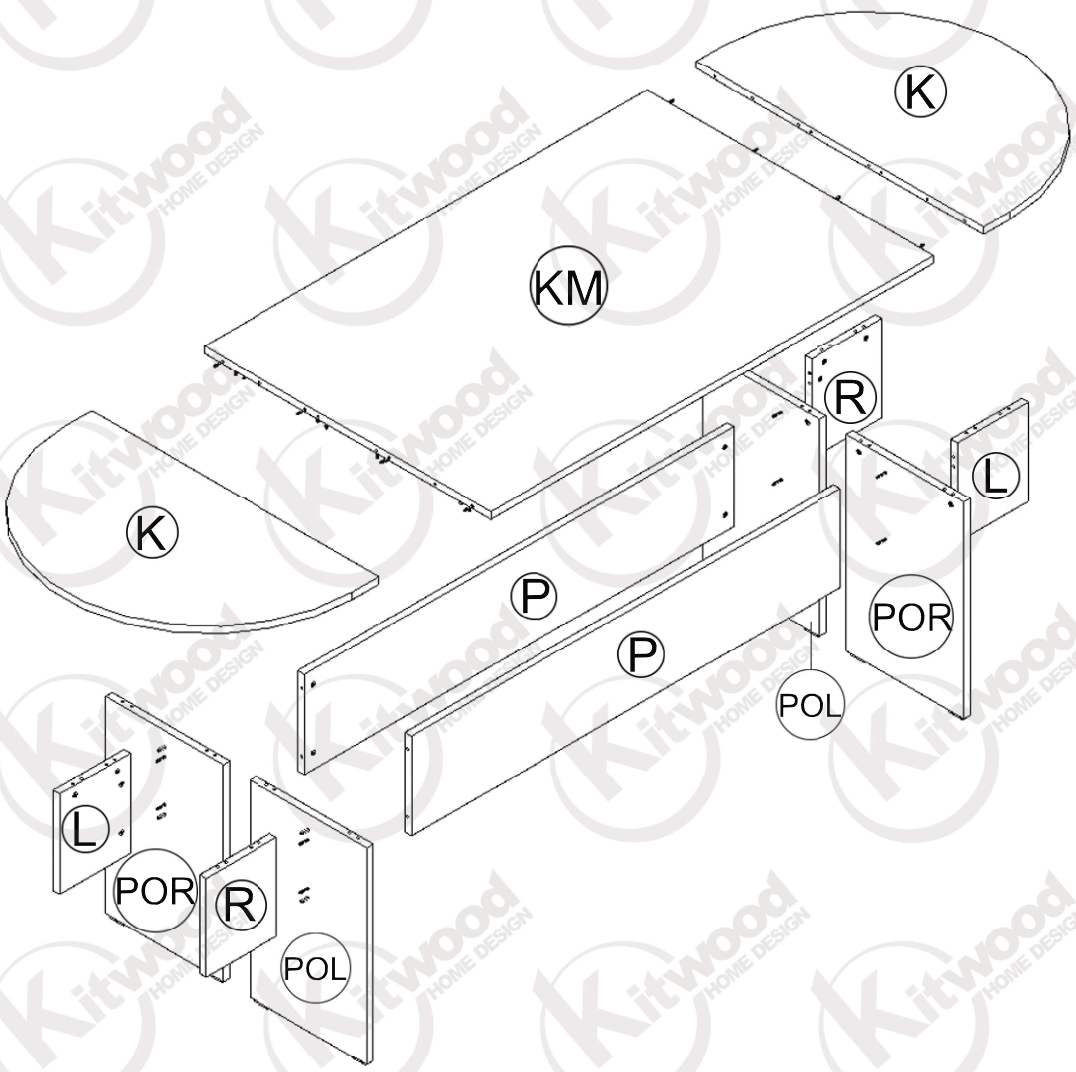

KIT 457

40 minutes

USING TOOLS

USING HARDWARE

5

6

7

8