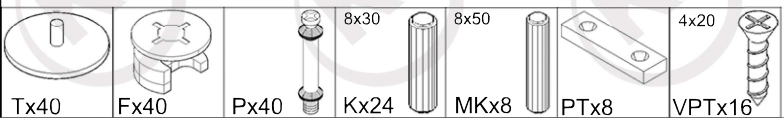

KIT 457

40 minutes

USING TOOLS

USING HARDWARE

5

6

7

8