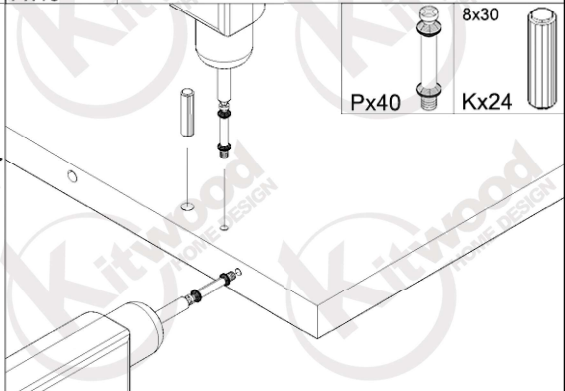

KIT 457

40 minutes

USING TOOLS

USING HARDWARE

5

6

7

8