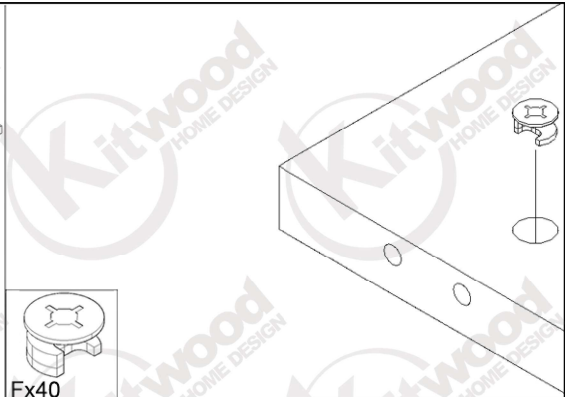

KIT 457

40 minutes

USING TOOLS

USING HARDWARE

5

6

7

8