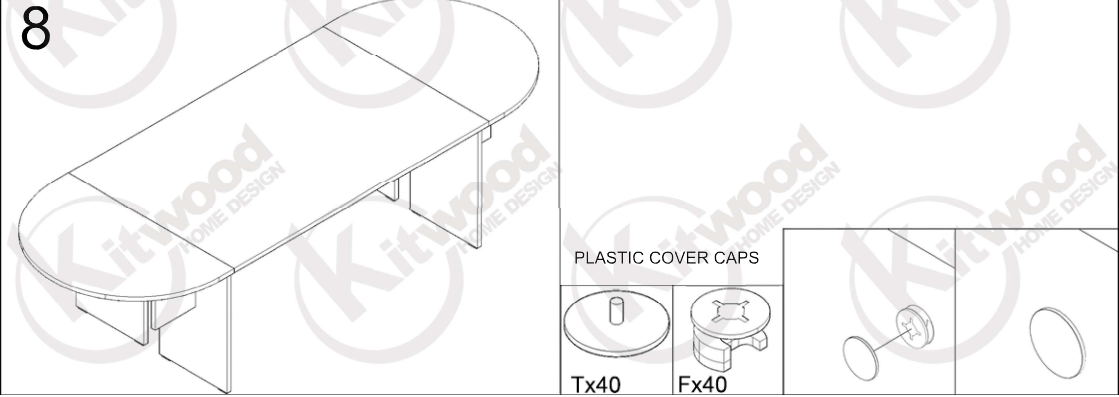

KIT 457

40 minutes

USING TOOLS

USING HARDWARE

5

6

7

8