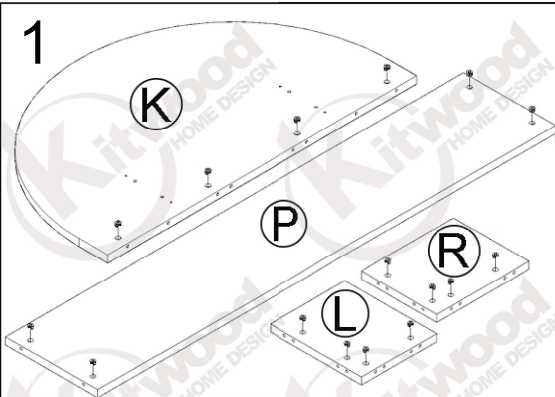

KIT 457

40 minutes

USING TOOLS

USING HARDWARE

5

6

7

8