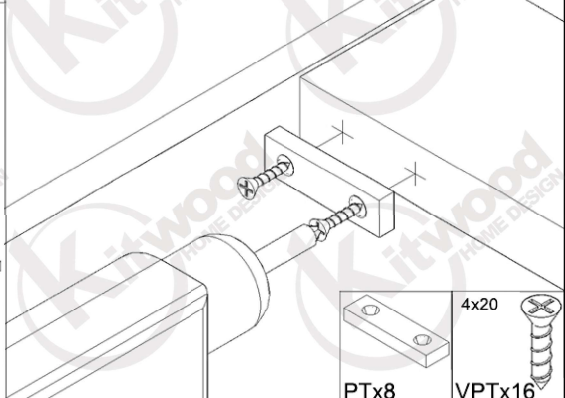

KIT 457

40 minutes

USING TOOLS

USING HARDWARE

5

6

7

8