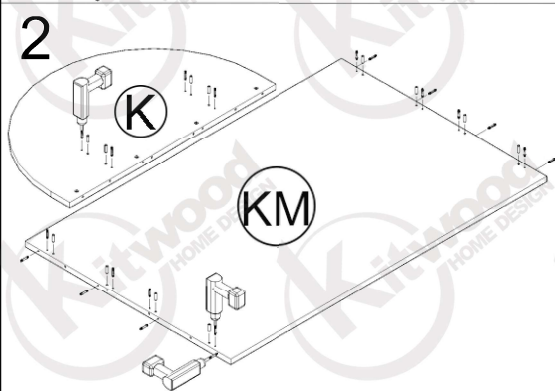

KIT 457

40 minutes

USING TOOLS

USING HARDWARE

5

6

7

8