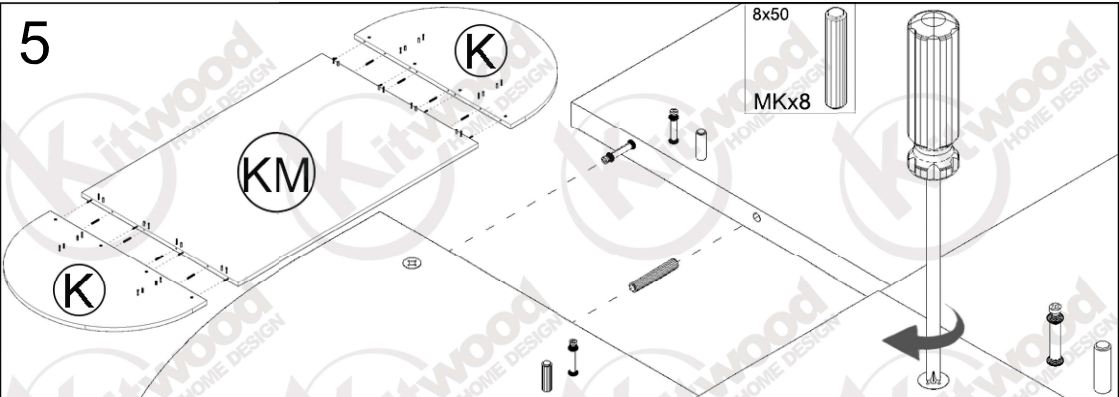

KIT 457

40 minutes

USING TOOLS

USING HARDWARE

5

6

7

8