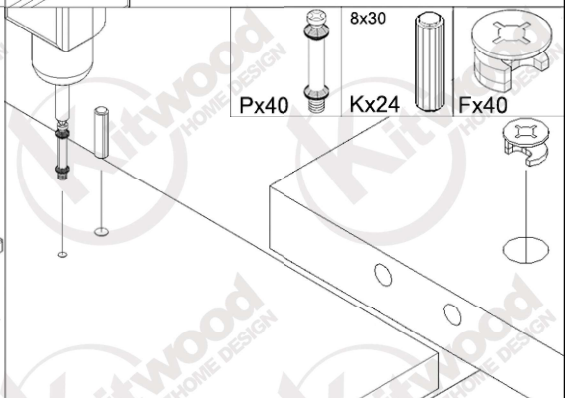

KIT 457

40 minutes

USING TOOLS

USING HARDWARE

5

6

7

8