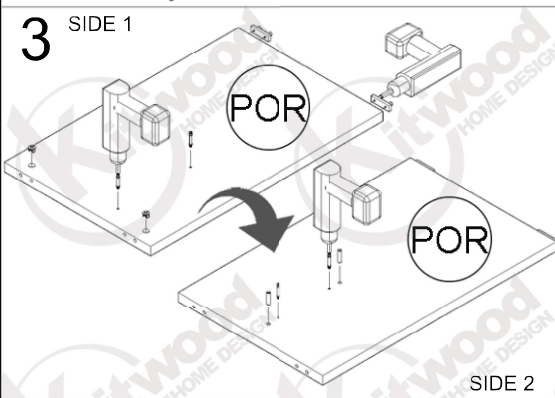

KIT 457

40 minutes

USING TOOLS

USING HARDWARE

5

6

7

8