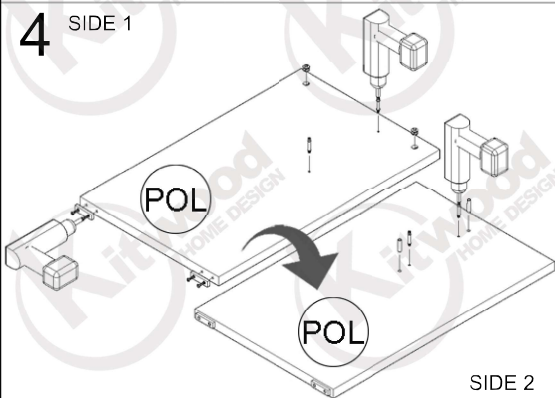

KIT 457

40 minutes

USING TOOLS

USING HARDWARE

5

6

7

8