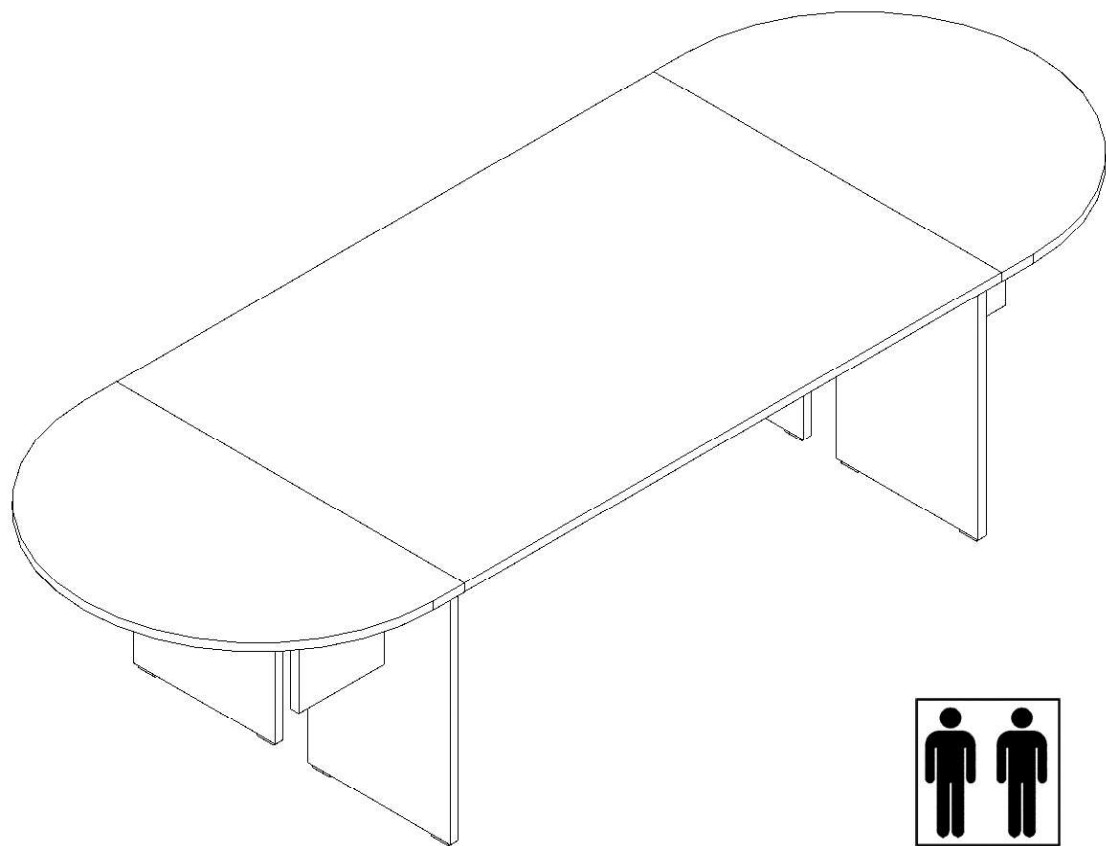

KIT 457

40 minutes

USING TOOLS

USING HARDWARE

5

6

7

8