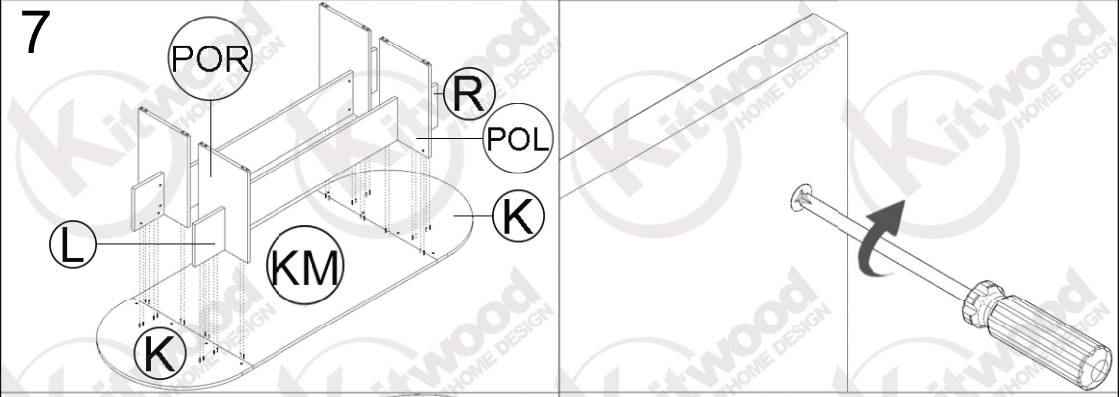

KIT 457

40 minutes

USING TOOLS

USING HARDWARE

5

6

7

8