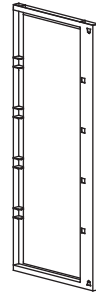

TOOMAX[®]

WOOD MIDI

Art. 268 cm 65x37x173h in 26x15x68h

A

PZ / PCS 2

B

PZ / PCS 4

C