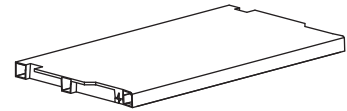

A

PZ / PCS 2

B

PZ / PCS 4

C

PZ / PCS 4

D

PZ / PCS 4

I

PZ / PCS 8

U

PZ / PCS 2