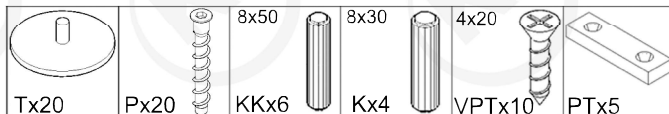

PR 982

20 minutes

USING TOOLS

USING HARDWARE

1

8x30

Kx4

2