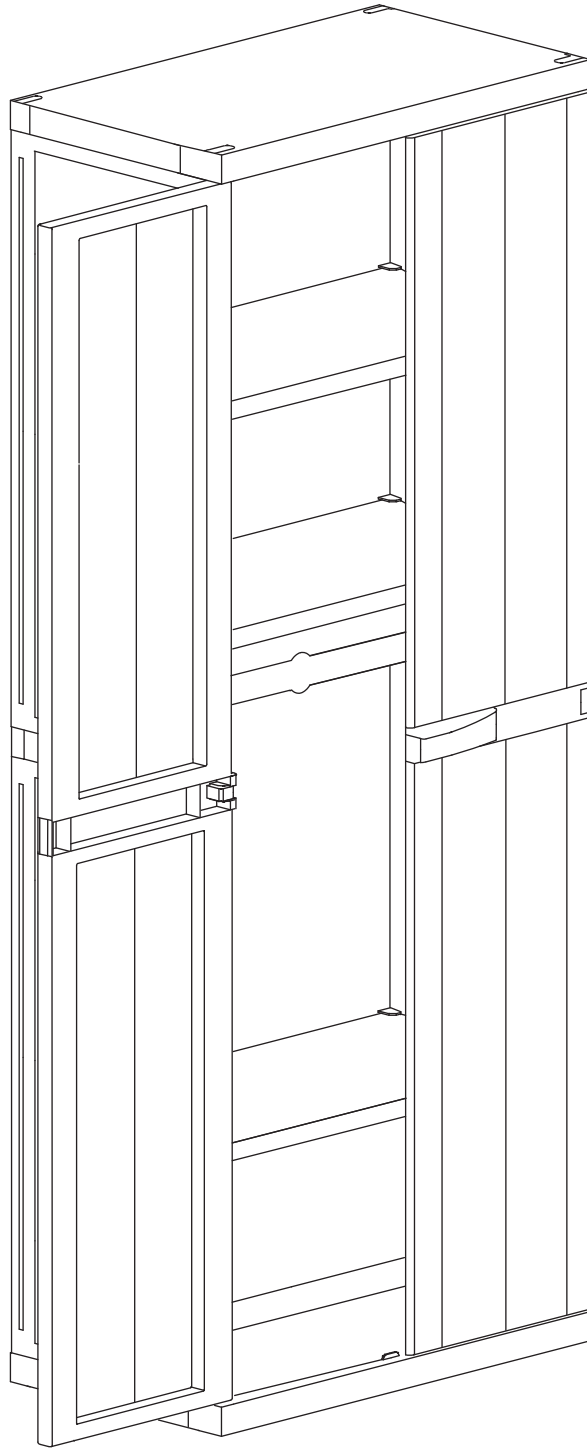

BIOS MIDI

Art. 302 cm 65x37x165h | in 26x15x65h

A

PZ / PCS 2

B

PZ / PCS 4

C

PZ / PCS 4