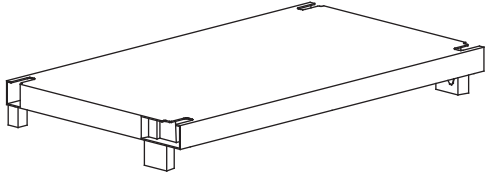

BIOS MIDI

Art. 302 cm 65x37x165h | in 26x15x65h

A

PZ / PCS 2

B

PZ / PCS 4

C

PZ / PCS 4