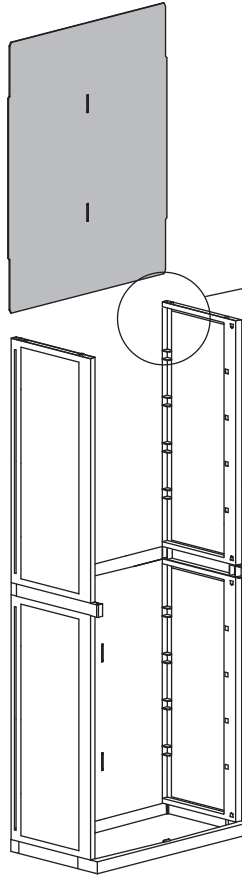

BIOS MIDI

Art. 302 cm 65x37x165h | in 26x15x65h

A

PZ / PCS 2

B

PZ / PCS 4

C

PZ / PCS 4

D

PZ / PCS 3

M

PZ / PCS 1

E

PZ / PCS 2

H

PZ / PCS 2

3

4

5

00

00

6

D

7