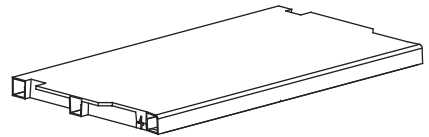

A

PZ / PCS 2

B

PZ / PCS 4

C

PZ / PCS 4

D

PZ / PCS 3