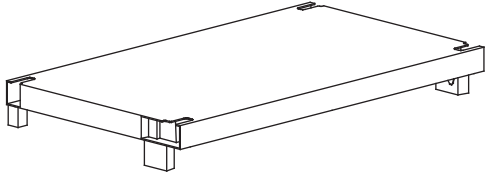

BIOS MIDI

Art. 301 cm 65x37x165h | in 26x15x65h

A

PZ / PCS 2

B

PZ / PCS 4

C

PZ / PCS 4