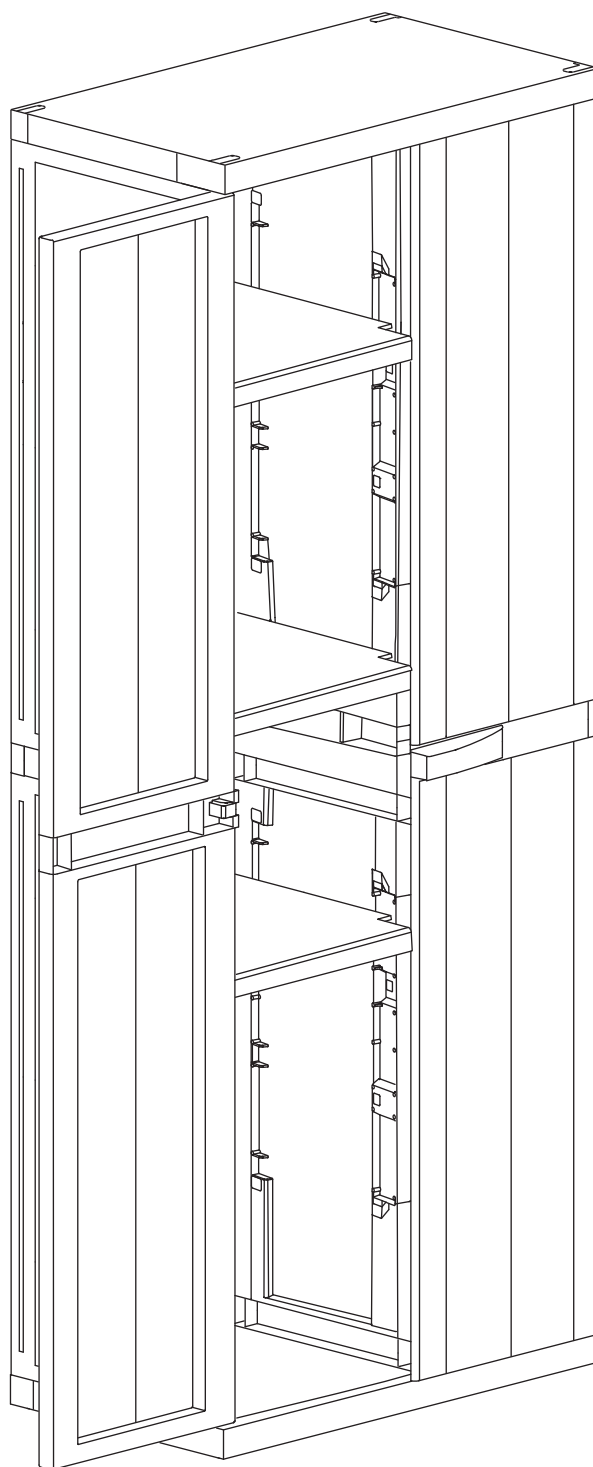

BIOS MIDI

Art. 301 cm 65x37x165h | in 26x15x65h

A

PZ / PCS 2

B

PZ / PCS 4

C

PZ / PCS 4