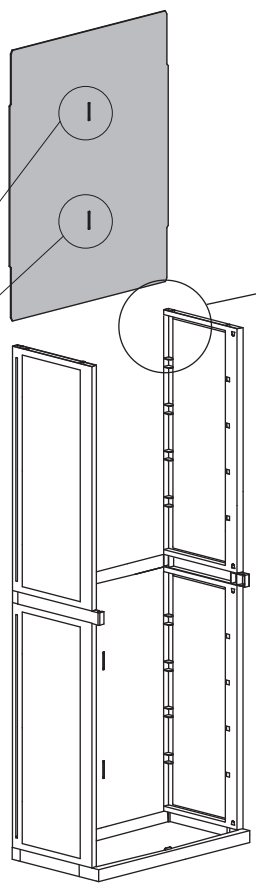

5

00

x1

00

6

S2

x1

S1

x1

T

x1

R

x2

S1

R

T

R

S2