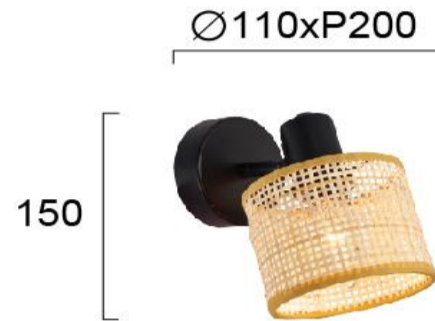

Product Datasheet

Code	4274700
Description	Wall Light Erica
Family	ERICA
Type	WALL LIGHTS
Type of Lamp	E14
Watt	1 x Max 40 W
Volt	220-240 VAC
Hertz	50-60 Hz
Class	Class II
IP	IP20
Environment	Indoor
Color	NATURAL/BLACK
Material	RATTAN / ELECTROSTATIC PAINTED STEEL
Length	D:110
Height	H:150
Width	P:200