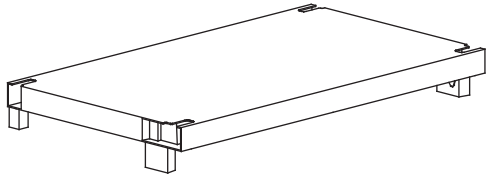

TREND MIDI

Art. 202 cm 65x37x165h | in 26x15x65h

A

PZ / PCS 2

B

PZ / PCS 4

C

PZ / PCS 4