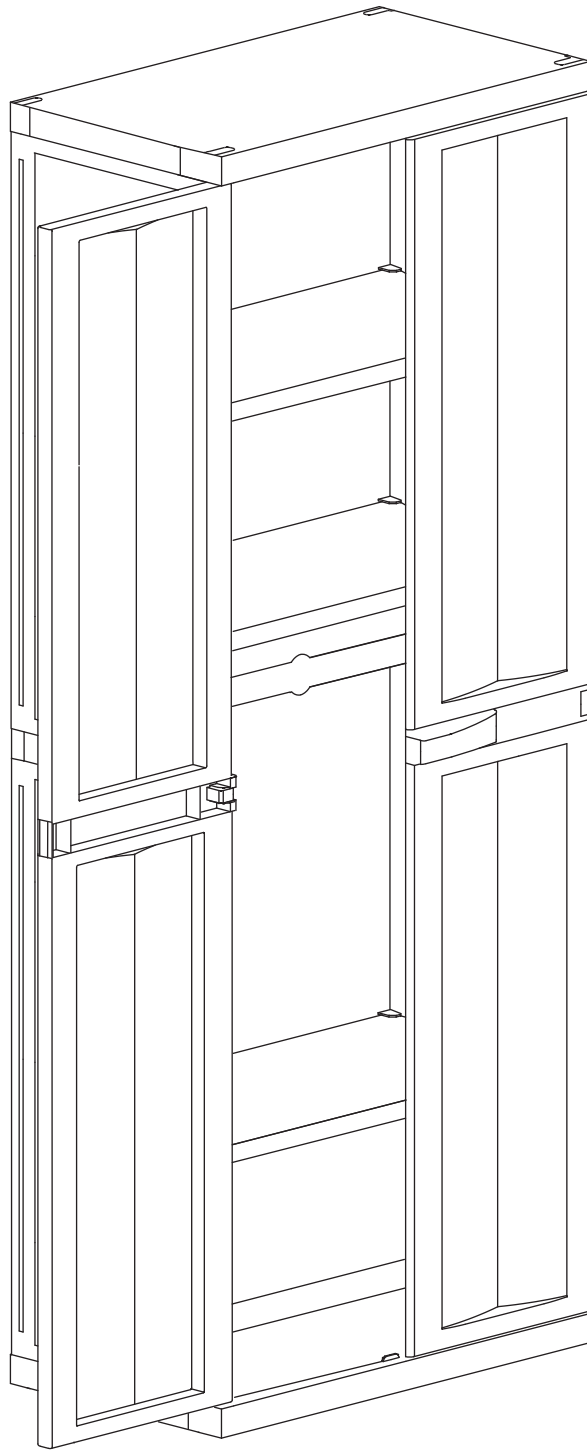

TREND MIDI

Art. 202 cm 65x37x165h | in 26x15x65h

A

PZ / PCS 2

B

PZ / PCS 4

C

PZ / PCS 4