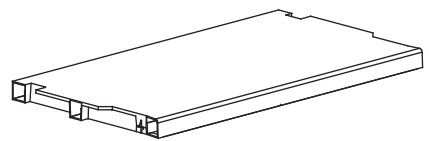

A

PZ / PCS 2

B

PZ / PCS 4

C

PZ / PCS 4

D

PZ / PCS 3