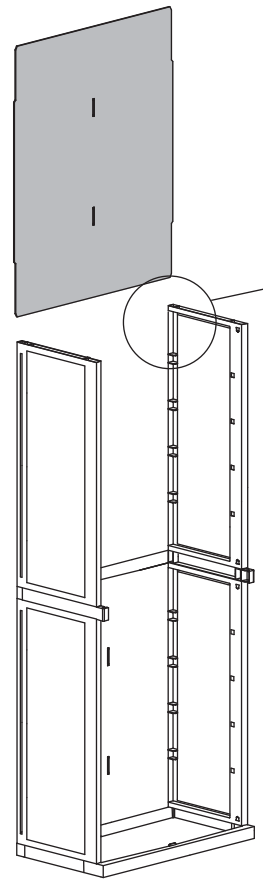

TREND MIDI

Art. 202 cm 65x37x165h | in 26x15x65h

A

PZ / PCS 2

B

PZ / PCS 4

C

PZ / PCS 4

3

4

5

00

00

6

D

7