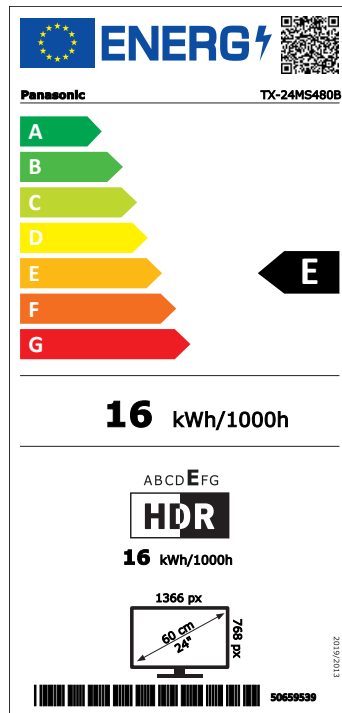

MS480 Serie		TX-24MS480E	TX-32MS480E	
Display	Panel	HD Ready	HD Ready	
	Screen Resolution	1366 (W) x 768 (H)	1366 (W) x 768 (H)	
	Panel Drive	2K 600 Hz RMR	2K 600 Hz RMR	
	Picture Mode	User/Standard/Vivid/Sport/Movie/Game	User/Standard/Vivid/Sport/Movie/Game	
	Ultra HD Premium ¹	—	—	
	Multi HDR Support ²	HDR10/HLG	HDR10/HLG	
	HDR Brightness Enhancer	Y	Y	
	Dynamic HDR Effect	N	N	
	Contrast	High Contrast	High Contrast	
	Colour Space	N	N	
	Advanced Video Processor/Engine	N	N	
	Local Dimming	N	N	
	Adaptive Backlight Dimming	N	N	
	THX Certified Display ³	N	N	
	Isf Mode	N	N	
	Sound Quality	Dolby Atmos	N	N
Surround		N	N	
Speaker Output		5 W (2.5 W x 2)	12 W (6 W x 2)	
Sound Mode		Sound mode WO/DAP User/Standard/Vivid/Sport/Movie/Music/News Sound mode W/DAP Smart/Movie/Music/News	Sound mode WO/DAP User/Standard/Vivid/Sport/Movie/Music/News Sound mode W/DAP Smart/Movie/Music/News	
Smart Features	Smart TV	Android TV (v.11)	Android TV (v.11)	
	Voice Personal Assistant	Google Assistant	Google Assistant	
	Voice Guidance	N	N	
	EPG	Y	Y	
	On Screen Display Menu Languages	35 Languages ¹⁶	35 Languages ¹⁶	
	Digital TV	DVB-T/T2/C/S/S2	DVB-T/T2/C/S/S2	
	Twin Tuner	—	—	
	Wireless LAN Built-in	Y	Y	
	TV Anywhere ⁴	—	—	
	In-House TV Streaming (DVB-IP)	—	—	
	Panasonic TV Remote Apps	—	—	
	Swipe & Share	—	—	
	Web Browser ⁵	N (Web Browser can be downloaded from Google Play Store)	N (Web Browser can be downloaded from Google Play Store)	
	Mirroring	Chromecast built in	Chromecast built in	
	Home Network ⁶	N	N	
	Bluetooth ⁷	Y	Y	
	Bluetooth Audio Link ⁸	N	N	
	IP Home Control	N	N	
	Media Player	Y	Y	
	Support Format	Video: mpeg/ mpeg/ dat/ vob/ mkv/ mp4/ m4a/ m4v/ mov/ flv/ 3gp/ 3gpp/ ts/ m21 s/ rmbv/ rm/ avi/ asf/ wmv/ webm Audio: mp3/ wma/ wav/ aac/ m4a/ ogm/ ogg/ lac3/ eac3/ flac Photo: jpg/ jpeg/ bmp/ png/ gif	Video: mpeg/ mpeg/ dat/ vob/ mkv/ mp4/ m4a/ m4v/ mov/ flv/ 3gp/ 3gpp/ ts/ m21 s/ rmbv/ rm/ avi/ asf/ wmv/ webm Audio: mp3/ wma/ wav/ aac/ m4a/ ogm/ ogg/ lac3/ eac3/ flac Photo: jpg/ jpeg/ bmp/ png/ gif	
	Data Broadcasting	Hbb TV 2.0.2	Hbb TV 2.0.2	
	Teletext Reception	1000P	1000P	
	USB-HDD Recording ⁹	N	N	
Multi Window	N	N		
HDAVI Control	Y	Y		
Energy Data	Suppliers Trademark	Panasonic	Panasonic	
	Model ID	TX-24MS480E	TX-32MS480E	
	Energy Efficiency Class	E	E	
	Visible Screen Size (diagonal)	60 cm / 24 inches	80 cm / 32 inches	
	On mode Average Power Consumption ¹⁰	16W	26W	
	Annual Energy Consumption ¹¹	—	—	
	Standby Power Consumption	<0.5W	<0.5W	
	Off mode Power Consumption	NA	NA	
	Screen Resolution	1366 (W) x 768 (H)	1366 (W) x 768 (H)	
	Power Supply	AC 220 - 240 V, 50/60 Hz	AC 220 - 240 V, 50/60 Hz	
	Rated Power Consumption	—	—	
Ambient Sensor (CATS)	N	N		
Design	Switch Design	—	—	
Terminal	Digital Tuner Reception	DVB-T/T2/C/S/S2	DVB-T/T2/C/S/S2	
	Analogue Tuner	Y	Y	
	HDMI ¹²	1 (side), 2 (rear)	1 (side), 2 (rear)	
	HDMI (HDCP2.2)	3	3	
	Support Feature	Audio Return Channel (Input 2, rear) HDMI1.4	Audio Return Channel (Input 2, rear) HDMI1.4	
	USB	2 (2 side, USB 2.0 x 2)	2 (2 side, USB 2.0 x 2)	
	Ethernet	1	1	
	CI (Common Interface)	1 (CI Plus, Version 1.4)	1 (CI Plus, Version 1.4)	
	Scart Connector	—	—	
	Component Video Input shared with Composite	RCA type x 1 (rear)	RCA type x 1 (rear)	
	Digital Audio Output (Coax)	1 (rear)	—	
	Digital Audio Output (Optical)	—	1 (rear)	
	PC input(VGA) + PC Audio In	1x PC input (rear) + 1x PC Audio In (via rear AV)	1x PC input (rear) + 1x PC Audio In (via rear AV)	
	Headphone Output	1 (side)	1 (side)	
	General	Included Accessory ¹³	TV Remote (Bluetooth/embedded microphone)	TV Remote (Bluetooth/embedded microphone)
		Dimensions (W x H x D) (w/o stand)	553x334x63	732x435x78
		Dimensions (W x H x D) (with stand) ¹⁴	553x372x134	732x479x185
Dimension Pedestal		280x22x134	385x20x185	
Weight (w/o stand)		3.50 kg	4.50 kg	
Weight (with stand)		3.75 kg	5.50 kg	
VESA Compatible		Y	Y	
VESA Dimension		75x75(M4)	75x75(M4)	
Outer Boxed Unit (W x H x D)		629x114x468	795x128x530	
Total Boxed Weight		5.00 kg	7.00 kg	