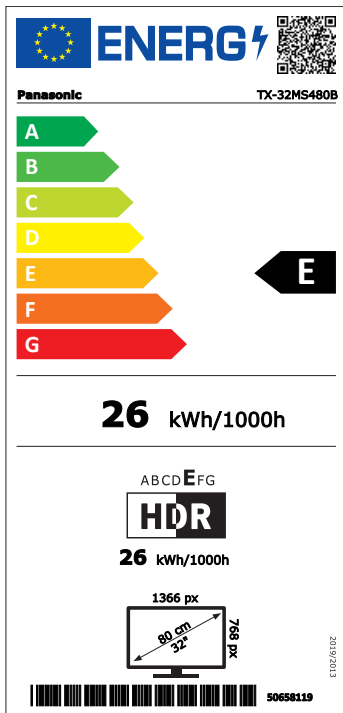

MS480 Serie		TX-24MS480E	TX-32MS480E	
Display	Panel	HD Ready	HD Ready	
	Screen Resolution	1366 (W) x 768 (H)	1366 (W) x 768 (H)	
	Panel Drive	2K 600 Hz RMR	2K 600 Hz RMR	
	Picture Mode	User/Standard/Vivid/Sport/Movie/Game	User/Standard/Vivid/Sport/Movie/Game	
	Ultra HD Premium ¹	—	—	
	Multi HDR Support ²	HDR10/HLG	HDR10/HLG	
	HDR Brightness Enhancer	Y	Y	
	Dynamic HDR Effect	N	N	
	Contrast	High Contrast	High Contrast	
	Colour Space	N	N	
	Advanced Video Processor/Engine	N	N	
	Local Dimming	N	N	
	Adaptive Backlight Dimming	N	N	
	THX Certified Display ³	N	N	
	Isf Mode	N	N	
	Sound Quality	Dolby Atmos	N	N
Surround		N	N	
Speaker Output		5 W (2.5 W x 2)	12 W (6 W x 2)	
Sound Mode		Sound mode WO/DAP User/Standard/Vivid/Sport/Movie/Music/News Sound mode W/DAP Smart/Movie/Music/News	Sound mode WO/DAP User/Standard/Vivid/Sport/Movie/Music/News Sound mode W/DAP Smart/Movie/Music/News	
Smart Features	Smart TV	Android TV (v.11)	Android TV (v.11)	
	Voice Personal Assistant	Google Assistant	Google Assistant	
	Voice Guidance	N	N	
	EPG	Y	Y	
	On Screen Display Menu Languages	35 Languages ¹⁶	35 Languages ¹⁶	
	Digital TV	DVB-T/T2/C/S/S2	DVB-T/T2/C/S/S2	
	Twin Tuner	—	—	
	Wireless LAN Built-in	Y	Y	
	TV Anywhere ⁴	—	—	
	In-House TV Streaming (DVB-IP)	—	—	
	Panasonic TV Remote Apps	—	—	
	Swipe & Share	—	—	
	Web Browser ⁵	N (Web Browser can be downloaded from Google Play Store)	N (Web Browser can be downloaded from Google Play Store)	
	Mirroring	Chromecast built in	Chromecast built in	
	Home Network ⁶	N	N	
	Bluetooth ⁷	Y	Y	
	Bluetooth Audio Link ⁸	N	N	
	IP Home Control	N	N	
	Media Player	Y	Y	
	Support Format	Video: mpeg/ mpeg/ dat/ vob/ mkv/ mp4/ m4a/ m4v/ mov/ flv/ 3gp/ 3gpp/ ts/ m21 s/ rmbv/ rm/ avi/ asf/ wmv/ webm Audio: mp3/ wma/ wav/ aac/ m4a/ ogm/ ogg/ lac3/ eac3/ flac Photo: jpg/ jpeg/ bmp/ png/ gif	Video: mpeg/ mpeg/ dat/ vob/ mkv/ mp4/ m4a/ m4v/ mov/ flv/ 3gp/ 3gpp/ ts/ m21 s/ rmbv/ rm/ avi/ asf/ wmv/ webm Audio: mp3/ wma/ wav/ aac/ m4a/ ogm/ ogg/ lac3/ eac3/ flac Photo: jpg/ jpeg/ bmp/ png/ gif	
	Data Broadcasting	Hbb TV 2.0.2	Hbb TV 2.0.2	
	Teletext Reception	1000P	1000P	
	USB-HDD Recording ⁹	N	N	
Multi Window	N	N		
HDAVI Control	Y	Y		
Energy Data	Suppliers Trademark	Panasonic	Panasonic	
	Model ID	TX-24MS480E	TX-32MS480E	
	Energy Efficiency Class	E	E	
	Visible Screen Size (diagonal)	60 cm / 24 inches	80 cm / 32 inches	
	On mode Average Power Consumption ¹⁰	16W	26W	
	Annual Energy Consumption ¹¹	—	—	
	Standby Power Consumption	<0.5W	<0.5W	
	Off mode Power Consumption	NA	NA	
	Screen Resolution	1366 (W) x 768 (H)	1366 (W) x 768 (H)	
	Power Supply	AC 220 - 240 V, 50/60 Hz	AC 220 - 240 V, 50/60 Hz	
	Rated Power Consumption	—	—	
Ambient Sensor (CATS)	N	N		
Design	Switch Design	—	—	
Terminal	Digital Tuner Reception	DVB-T/T2/C/S/S2	DVB-T/T2/C/S/S2	
	Analogue Tuner	Y	Y	
	HDMI ¹²	1 (side), 2 (rear)	1 (side), 2 (rear)	
	HDMI (HDCP2.2)	3	3	
	Support Feature	Audio Return Channel (Input 2, rear) HDMI1.4	Audio Return Channel (Input 2, rear) HDMI1.4	
	USB	2 (2 side, USB 2.0 x 2)	2 (2 side, USB 2.0 x 2)	
	Ethernet	1	1	
	CI (Common Interface)	1 (CI Plus, Version 1.4)	1 (CI Plus, Version 1.4)	
	Scart Connector	—	—	
	Component Video Input shared with Composite	RCA type x 1 (rear)	RCA type x 1 (rear)	
	Digital Audio Output (Coax)	1 (rear)	—	
	Digital Audio Output (Optical)	—	1 (rear)	
	PC input(VGA) + PC Audio In	1x PC input (rear) + 1x PC Audio In (via rear AV)	1x PC input (rear) + 1x PC Audio In (via rear AV)	
	Headphone Output	1 (side)	1 (side)	
	General	Included Accessory ¹³	TV Remote (Bluetooth/embedded microphone)	TV Remote (Bluetooth/embedded microphone)
		Dimensions (W x H x D) (w/o stand)	553x334x63	732x435x78
		Dimensions (W x H x D) (with stand) ¹⁴	553x372x134	732x479x185
Dimension Pedestal		280x22x134	385x20x185	
Weight (w/o stand)		3.50 kg	4.50 kg	
Weight (with stand)		3.75 kg	5.50 kg	
VESA Compatible		Y	Y	
VESA Dimension		75x75(M4)	75x75(M4)	
Outer Boxed Unit (W x H x D)		629x114x468	795x128x530	
Total Boxed Weight		5.00 kg	7.00 kg	