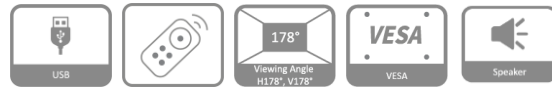

DHI-LTV50-SG400

Dahua 50" UHD Google 5.0 TV

- Supports downloading apps from Google Play such as YouTube, Netflix, and Google Meet.
- 178°H/178°V extra-wide viewing angle for overall viewing performance.
- Support the adjustment of brightness, contrast and color of the display.
- Support multiple signal inputs.
- Professional thermal design to extend equipment lifespan.
- Physical button and infrared remote dual control mode

Series Overview

The Dahua SG TV Series is compatible with Google Play and Google Assistant, providing a variety of product options in sizes ranging from 32 inches to 86 inches. The entire series showcases a sleek borderless design and a durable metal backplate, making it both aesthetically pleasing and highly reliable. The web interface has been upgraded to offer a modern and user-friendly experience with enhanced UI interaction. This TV is suitable for use at home and meets a wide variety of entertainment requirements.