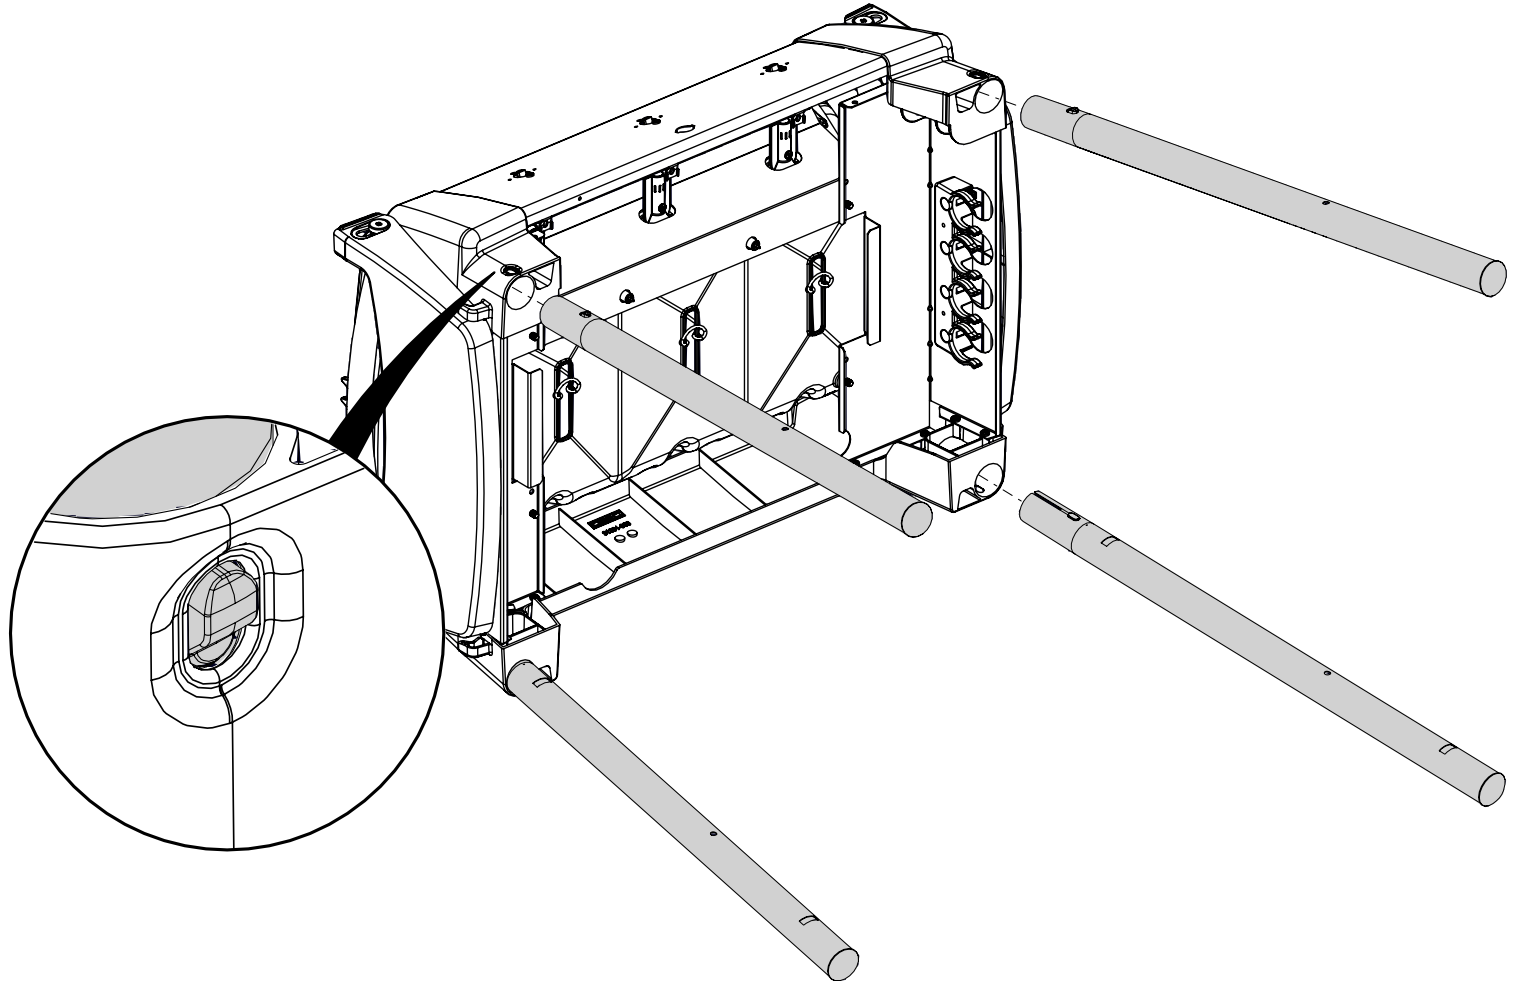

# Broil King®

---

---

**Broil King**  
**PORTA-CHEF 320**  
9526-52  
9526-53

---

---

*Onward*  
SINCE 1906  
**MANUFACTURING COMPANY**  
585 KUMPF DRIVE LIMITED  
WATERLOO, ONTARIO, CANADA  
N2V 1K3

10084-E25EU REV | 01/26

1

2

3

(1)  AAA 

4

5

6

(2)  (2) 